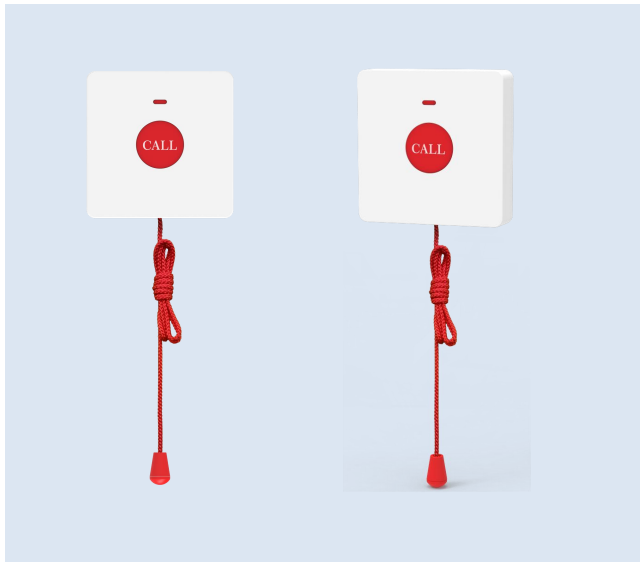

KT30 Wireless Button

Fanvil KT30 is a wireless emergency button designed for wall installation, primarily intended for use in places such as bathrooms. It utilizes advanced 433MHz wireless frequency technology to ensure reliable signal transmission, providing users with immediate assistance in emergency situations.

Highlights

- ✓ IP65 waterproof and dustproof.
- ✓ Transmitting response distance: Indoor space of 12 to 30 meters, outdoor space of 70 to 80 meters.
- ✓ Button with extended drawstring design for emergency assistance in case of fall.
- ✓ Low Power Consumption: The battery supports users pressing buttons about 100,000 times.

Model	KT30
Applicable Models	Y501/Y501-Y Series、X305、i506W、i507W
Product Dimensions	86mm*86mm*19mm
Material	ABS
Number of keys	1
Modulation Mode	FSK
Power Supply	Battery-powered(23A 12V)
Radio Frequency	433MHz
Operating Life	≥ 100,000 Times
Protection Grade	IP65
Pull-cord Length	2 meters
Working Temperature	-20~ +55° C
Operate Range	Spacious outdoors: 70-80m outdoors Spacious indoors: 12-30m